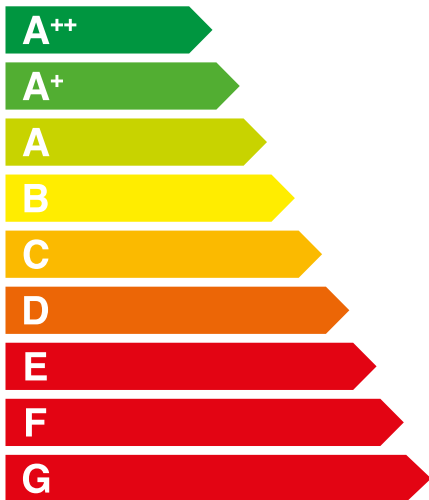

ENERG
енергия · ενεργεια

PEGASO

8,8 kW

The icon block contains three symbols: a window, an upward-pointing arrow, and a heater with wavy lines above it, all enclosed in a blue border.

ENERGIA · ЕНЕРГИЯ · ΕΝΕΡΓΕΙΑ · ENERGIJA · ENERGY · ENERGIE · ENERGI